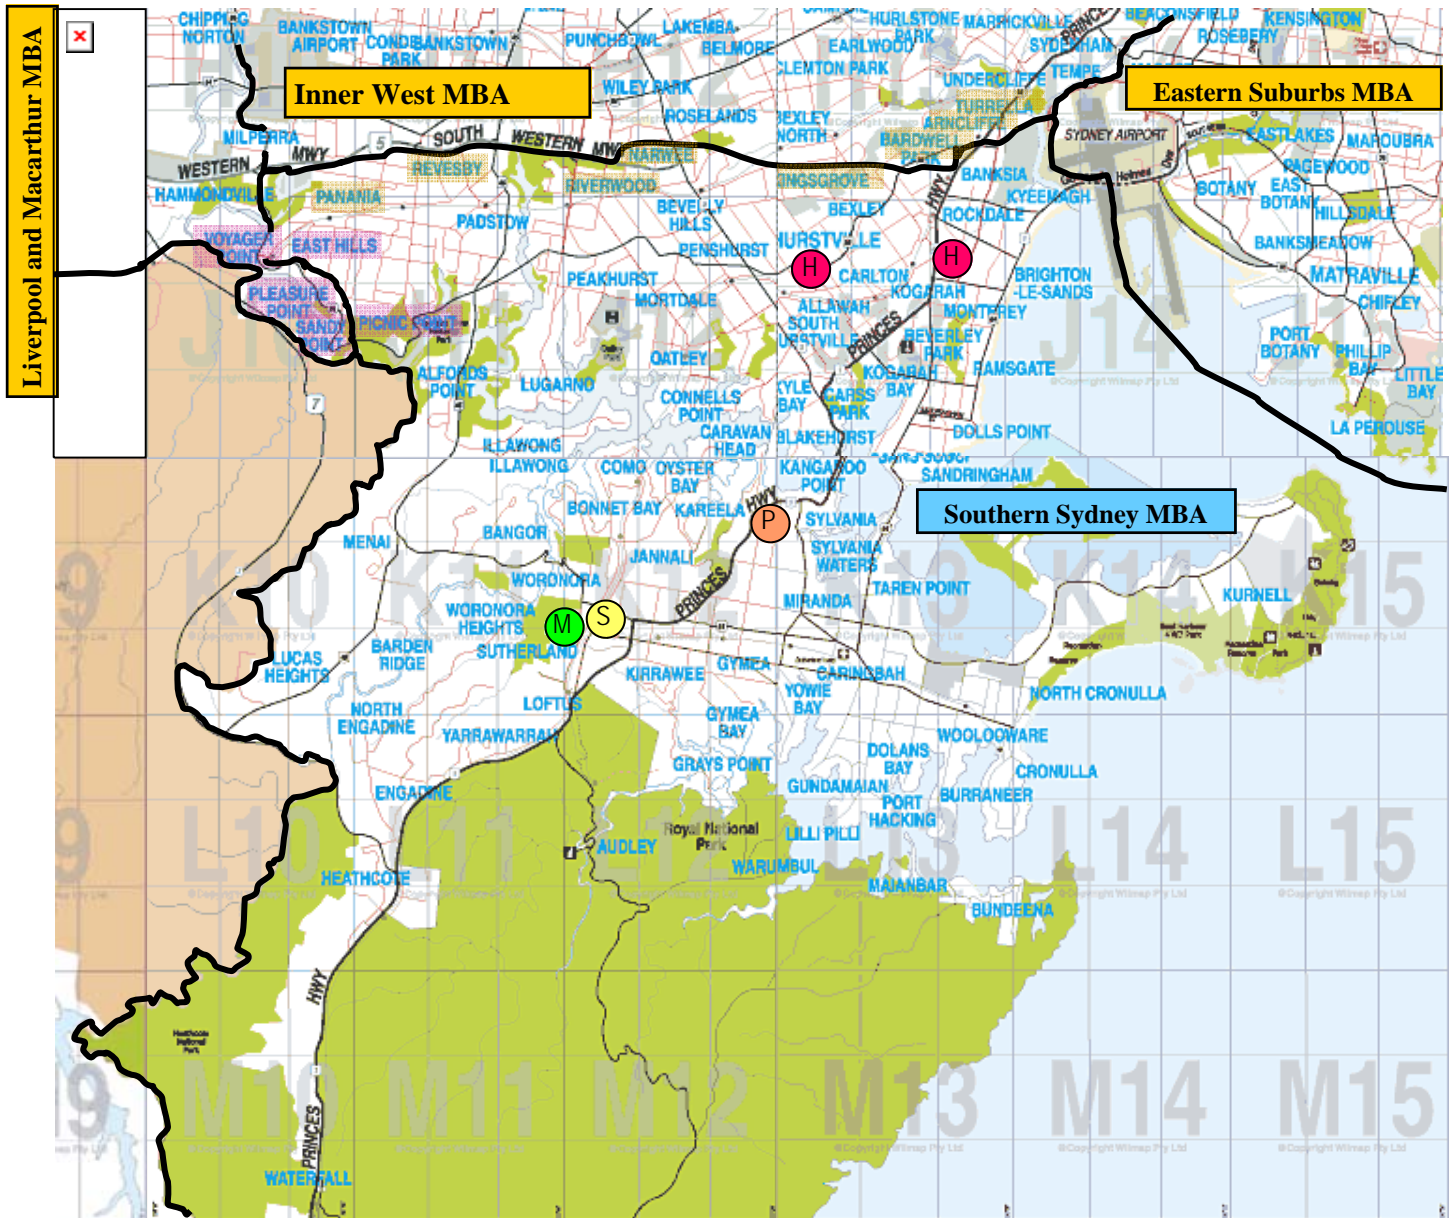

Southern Sydney MBA

- M** Monthly Meetings are held at the Royal Hotel, Sutherland, on the second Monday of every month (except December) from 8.00pm.
- H** The Association contacts St George Private, St. George Public Hospital and Kareena Private Hospitals.
- P** Regular Playgroup held at Venetia Street Hall, Sylvania fortnightly on a Thursday from 10am to 1pm. Various events held each month at local playgrounds, indoor play centres and cafes. All age groups welcome. Regular events also held specifically for Mum's with young Multiples.

These suburbs are also serviced by Liverpool and Macarthur MBA
 These suburbs are also serviced by Inner West MBA

If you live in a bordering suburb you are also welcome to join our Club if our services such as Playgroup suit you better.